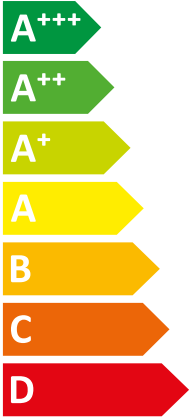

ENERG
енергия · ενέργεια

VWL 45/7.2 AS 230V S3 + VWL

| Vaillant

|| 108/7.2 IS

A++

A

Two icons showing sound power levels. The top icon shows a speaker inside a house with the value **41 dB**. The bottom icon shows a speaker outside a house with the value **63 dB**.

A legend for power consumption in kW, shown as colored squares. The top square is dark blue and labeled **4 kW**. The middle square is medium blue and labeled **5 kW**. The bottom square is light blue and labeled **4 kW**.