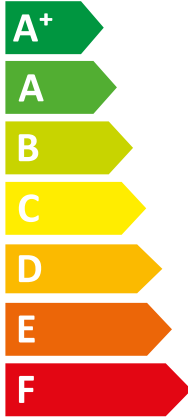

ENERG
енергия · ενέργεια

VWL 45/7.2 AS 230V S3 + VWL

| Vaillant

|| 108/7.2 IS

A++

A

Two icons showing sound power levels. The top icon shows a speaker inside a house with the value **41 dB**. The bottom icon shows a speaker outside a house with the value **63 dB**.

A legend for power consumption in kW, shown as colored squares. The top square is dark blue and labeled **4 kW**. The middle square is medium blue and labeled **5 kW**. The bottom square is light blue and labeled **4 kW**.