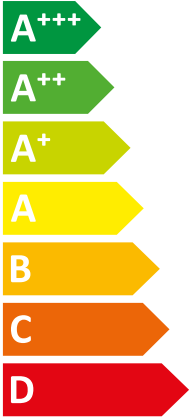

ENERG
енергия · ενέργεια

VWL 65/7.2 AS 230V S3 + VWL

| Vaillant

|| 108/7.2 IS

A++

A

Two icons showing sound power levels. The top icon shows a speaker inside a house with the text "41 dB". The bottom icon shows a speaker outside a house with the text "63 dB".

A legend with three colored squares and their corresponding power consumption values: a dark blue square for "4 kW", a medium blue square for "5 kW", and a light blue square for "5 kW".