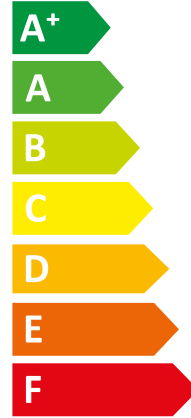

ENERG
енергия · ενέργεια

VWL 65/7.2 AS 230V S3 + VWL

| Vaillant

|| 108/7.2 IS

A++

A

Two icons showing sound power levels. The top icon shows a speaker inside a house with the text "41 dB". The bottom icon shows a speaker outside a house with the text "63 dB".

A legend with three colored squares and their corresponding power consumption values: a dark blue square for "4 kW", a medium blue square for "5 kW", and a light blue square for "5 kW".