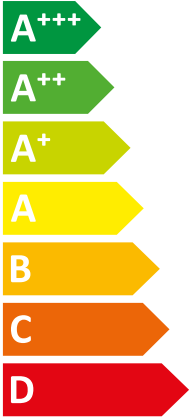

ENERG
енергия · ενεργεια

VWL 85/7.2 AS 230V S3 + VWL

I Vaillant

II 108/7.2 IS

A++

A

Two icons showing sound power levels. The top icon shows a speaker inside a house with the text "41 dB". The bottom icon shows a speaker outside a house with the text "63 dB".

A legend for power consumption with three entries: a dark blue square for "8 kW", a medium blue square for "8 kW", and a light blue square for "7 kW".