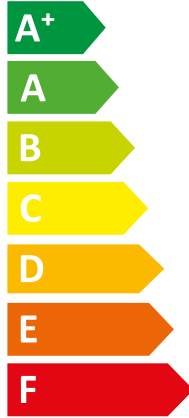

ENERG
енергия · ενεργεια

VWL 85/7.2 AS 230V S3 + VWL

I Vaillant

II 108/7.2 IS

A++

A

Two icons showing sound power levels. The top icon shows a speaker inside a house with the text "41 dB". The bottom icon shows a speaker outside a house with the text "63 dB".

A legend for power consumption with three entries: a dark blue square for "8 kW", a medium blue square for "8 kW", and a light blue square for "7 kW".