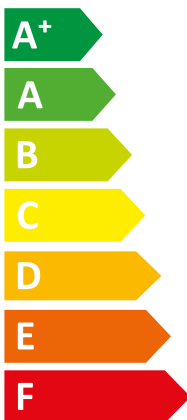

# ENERG

енергия · ενεργεια

VWL 105/7.2 AS 230V S3 + VWL

I Vaillant

II 108/7.2 IS

**A++**

**A**

Two icons showing sound power levels. The top icon shows a speaker inside a house with the value 41 dB. The bottom icon shows a speaker outside a house with the value 63 dB.

A legend for power consumption in kW, shown as a rounded rectangle with three colored squares and corresponding text: a dark blue square for 8 kW, a medium blue square for 8 kW, and a light blue square for 7 kW.