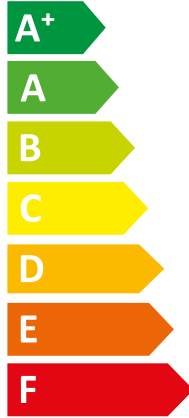

ENERG
енергия · ενέργεια

VWL 45/7.2 AS 230V S3 + VWL

I Vaillant

II 108/7.2 IS C2

A++

A

Two icons showing sound power levels. The top icon shows a speaker inside a house with the value 41 dB. The bottom icon shows a speaker outside a house with the value 63 dB.

A legend for power consumption in kW, shown as a vertical list of colored squares: a dark blue square for 4 kW, a medium blue square for 5 kW, and a light blue square for 4 kW.