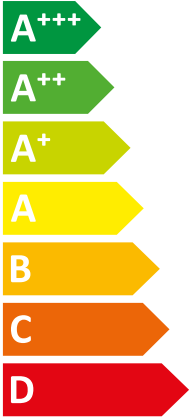

ENERG
енергия · ενέργεια

VWL 45/7.2 AS 230V S3 + VWL

I Vaillant

II 108/7.2 IS C2

A++

A

Two icons showing sound power levels. The top icon shows a speaker inside a house with the value 41 dB. The bottom icon shows a speaker outside a house with the value 63 dB.

A legend for power consumption in kW, shown as a vertical list of colored squares: a dark blue square for 4 kW, a medium blue square for 5 kW, and a light blue square for 4 kW.