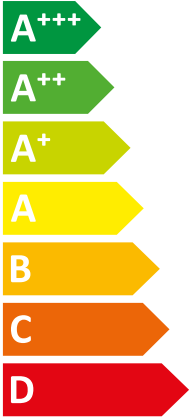

**ENERG**  
енергия · ενεργεια

VWL 65/7.2 AS 230V S3 + VWL

| Vaillant

|| 108/7.2 IS C2

**A++**

**A**

Two sound power level icons. The top one shows a speaker icon with sound waves and the text "41 dB". The bottom one shows a house icon with sound waves and the text "63 dB".

A legend for power consumption, showing three colored squares with corresponding values: a dark blue square for "4 kW", a medium blue square for "5 kW", and a light blue square for "5 kW".