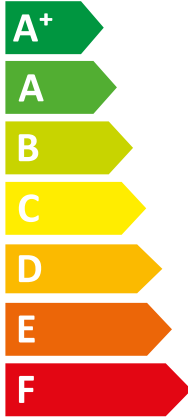

**ENERG**  
енергия · ενεργεια

VWL 65/7.2 AS 230V S3 + VWL

| Vaillant

|| 108/7.2 IS C2

**A++**

**A**

Two sound power level icons. The top one shows a speaker icon with sound waves and the text "41 dB". The bottom one shows a house icon with sound waves and the text "63 dB".

A legend for power consumption, showing three colored squares with corresponding values: a dark blue square for "4 kW", a medium blue square for "5 kW", and a light blue square for "5 kW".