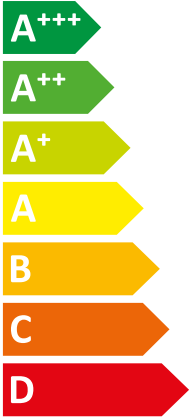

ENERG

енергия · ενεργεια

VWL 45/8.2 AS 230V S3 + VWL

Vaillant

68/8.2 IS C2

A+

A+

Two sound power level icons. The top one shows a speaker icon with sound waves and the text "41 dB". The bottom one shows a house icon with sound waves and the text "48 dB".

A legend for power consumption in kW, shown as a rounded rectangle with three colored squares and corresponding text: a dark blue square for "3 kW", a medium blue square for "4 kW", and a light blue square for "4 kW".