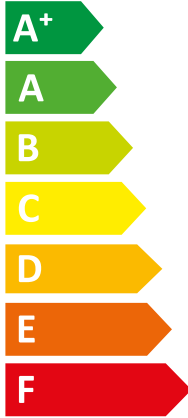

ENERG

енергия · ενεργεια

VWL 45/8.2 AS 230V S3 + VWL

Vaillant

68/8.2 IS C2

A+

A+

Two sound power level icons. The top one shows a speaker icon with sound waves and the text "41 dB". The bottom one shows a house icon with sound waves and the text "48 dB".

A legend for power consumption in kW, shown as a rounded rectangle with three colored squares and corresponding text: a dark blue square for "3 kW", a medium blue square for "4 kW", and a light blue square for "4 kW".