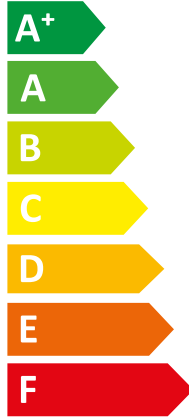

**ENERG**  
енергия · ενέργεια

VWL 45/8.2 AS 230V S3 + VWL

| Vaillant

|| 68/8.2 IS

**A++**

**A+**

Two icons showing sound power levels. The top icon shows a speaker inside a house with the text '41 dB'. The bottom icon shows a speaker outside a house with the text '48 dB'.

A legend for power consumption in kW, shown as three colored squares: dark blue (3 kW), medium blue (4 kW), and light blue (4 kW).